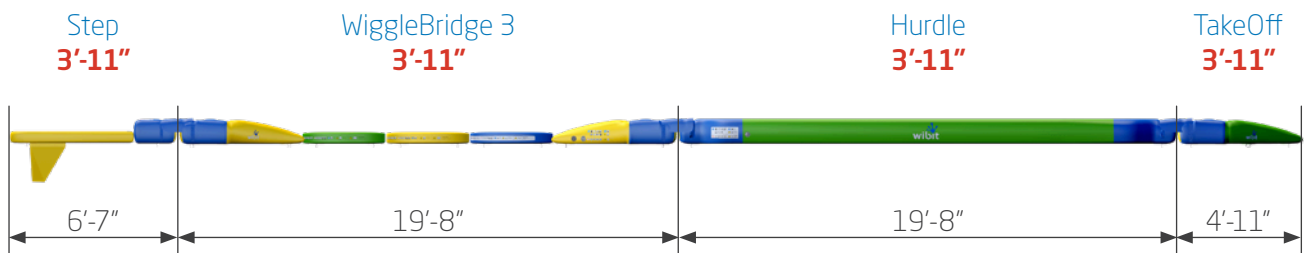

Minimum water depth:

Recreonics, Inc. (800) 428-3254 - www.recreonics.com

All rights reserved © Wibit Sports GmbH - The content of this document, particularly text, photographs and drawings, is protected by copyright. Wibit Sports GmbH owns exclusive exploitation rights, unless labeled otherwise. A reproduction, even in extracts, is strictly forbidden.