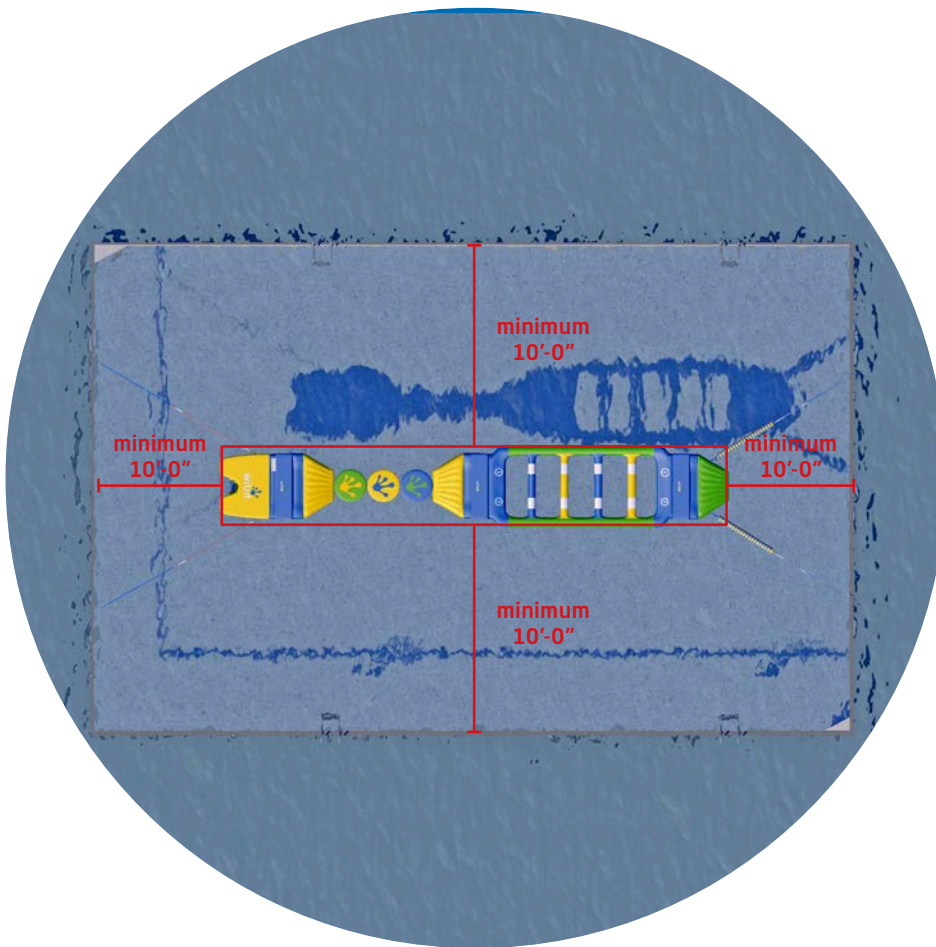

FastTrack

Minimum safety distance: