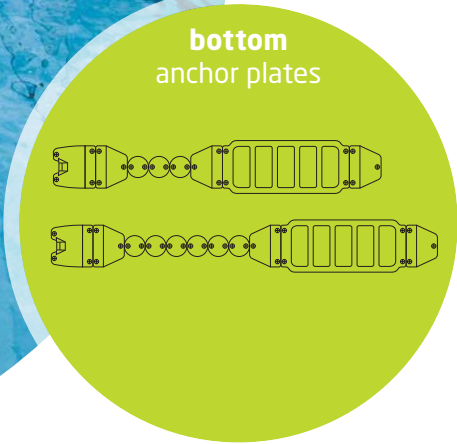

FastTrack

Perfect for shallow water depth and for individual races or group contests. Extend the number of WiggleDiscs to make the FastTrack fit the length of your pool.

Consists of:

1 x Step

1 x WiggleBridge 3 or
WiggleBridge 6

FastTrack

Technical info:

No Recreonics/ Wibit item no.	min. water depth	dimensions l x w x h	user capacity	inflation time	includes
94-883 31044	3'-11"	50'-10" x 8'-2" x 1'	8	20 min.	
94-881 31045	3'-11"	60'-8" x 8'-2" x 1'	10	25 min.	WIBIT Basic Accessory Kit