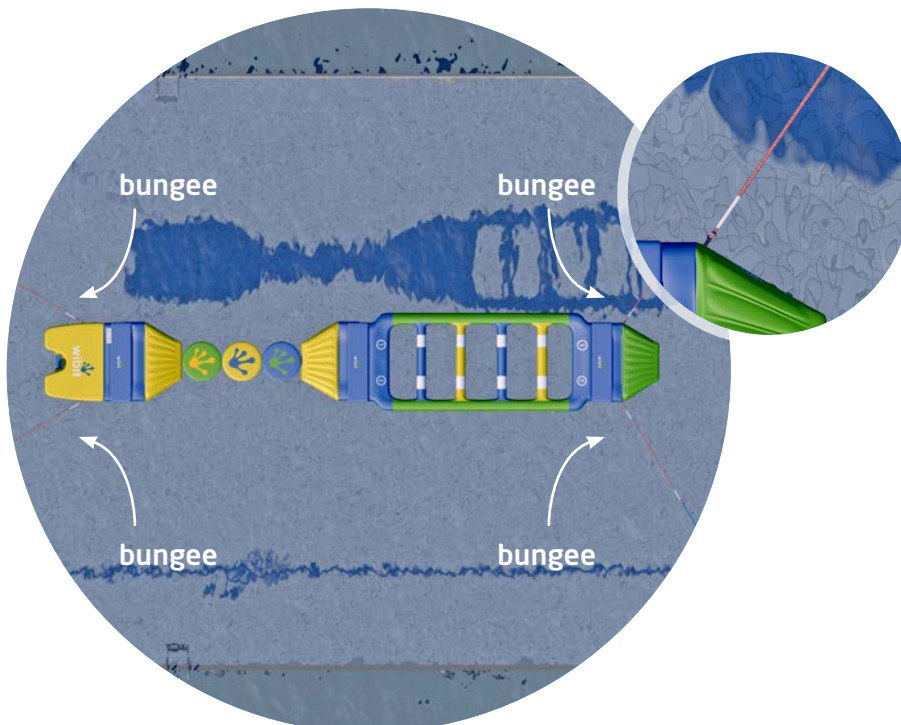

Recreonics, Inc. (800) 428-3254 - www.recreonics.com

All rights reserved © Wibit Sports GmbH - The content of this document, particularly text, photographs and drawings, is protected by copyright. Wibit Sports GmbH owns exclusive exploitation rights, unless labeled otherwise. A reproduction, even in extracts, is strictly forbidden.