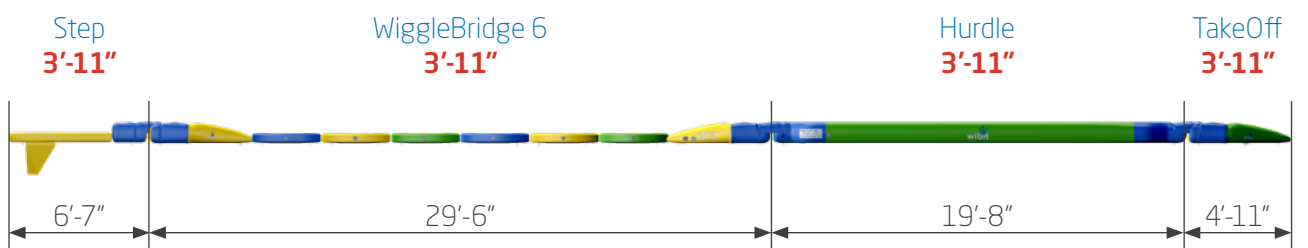

Minimum water depth:

Recreonics, Inc. (800) 428-3254 - www.recreonics.com

All rights reserved © Wibit Sports GmbH - The content of this document, particularly text, photographs and drawings, is protected by copyright. Wibit Sports GmbH owns exclusive exploitation rights, unless labeled otherwise. A reproduction, even in extracts, is strictly forbidden.