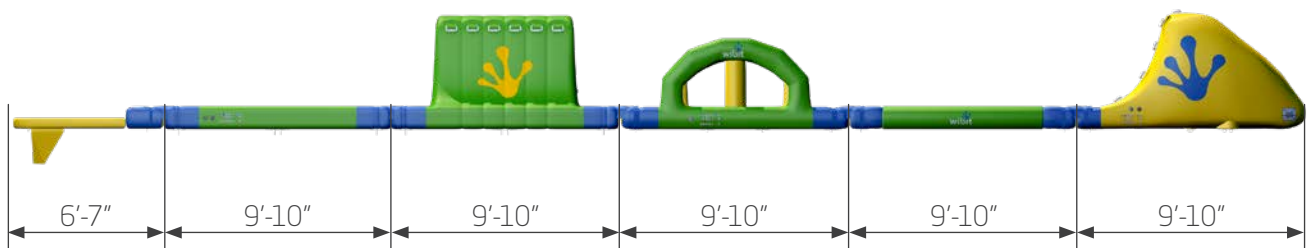

**bottom
anchor plates**

Consists of:

1 x Step

1 x Base

1 x Cliff

1 x Bridge

1 x V-Connect

1 x Slope

AquaTrack

Technical info:

 No	 min. water depth	 dimensions l x w x h	 user capacity	 inflation time	 includes
94-880 31051	5'-5"	55'-9" x 6'-7" x 4'-11"	12	30 min.	WIBIT Basic Accessory Kit

Included with the AquaTrack:

WIBIT Accessories that are required to be purchased separately:

WIBIT 10' Bungee (Each) 94-907
(Requires 2)

WIBIT Pool Booms (Pair) 94-989
(Requires (1) Pair)

AquaTrack

Minimum safety distance:

Minimum water depth:

Step
3'-11"

Base
3'-11"

Cliff
5'-5"

Bridge
4'-11"

V-Connect
3'-11"

Slope
5'-5"

Recreonics, Inc. (800) 428-3254 - www.recreonics.com

All rights reserved © Wibit Sports GmbH - The content of this document, particularly text, photographs and drawings, is protected by copyright. Wibit Sports GmbH owns exclusive exploitation rights, unless labeled otherwise. A reproduction, even in extracts, is strictly forbidden.