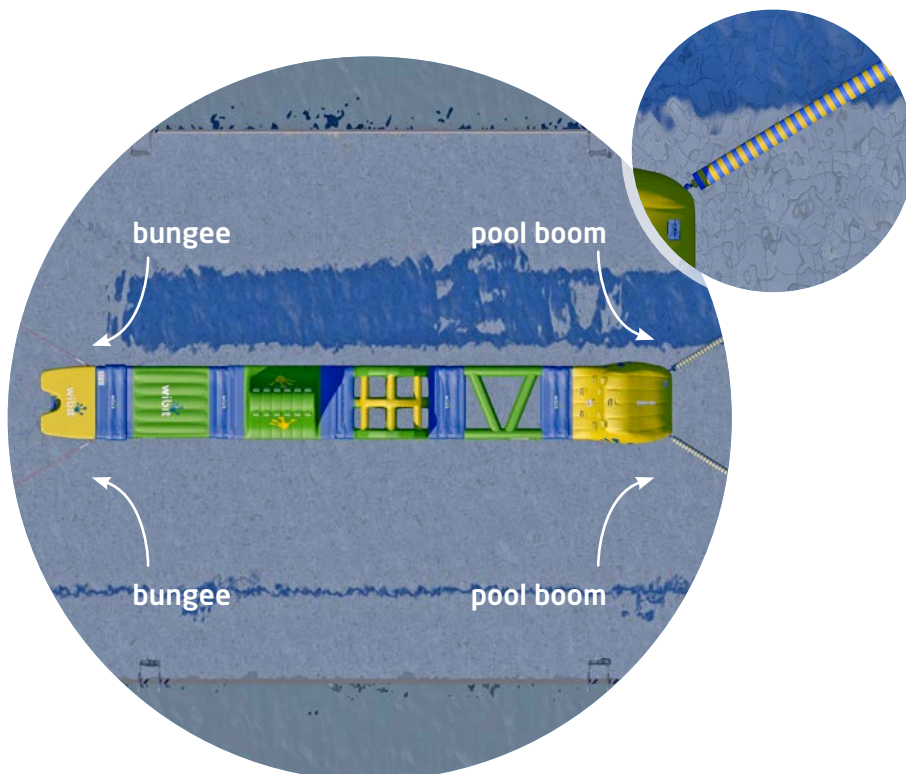

WIBIT Accessories that are required to be purchased separately:

WIBIT 10' Bungee (Each) 94-907
(Requires 2)

WIBIT Pool Booms (Pair) 94-989
(Requires (1) Pair)