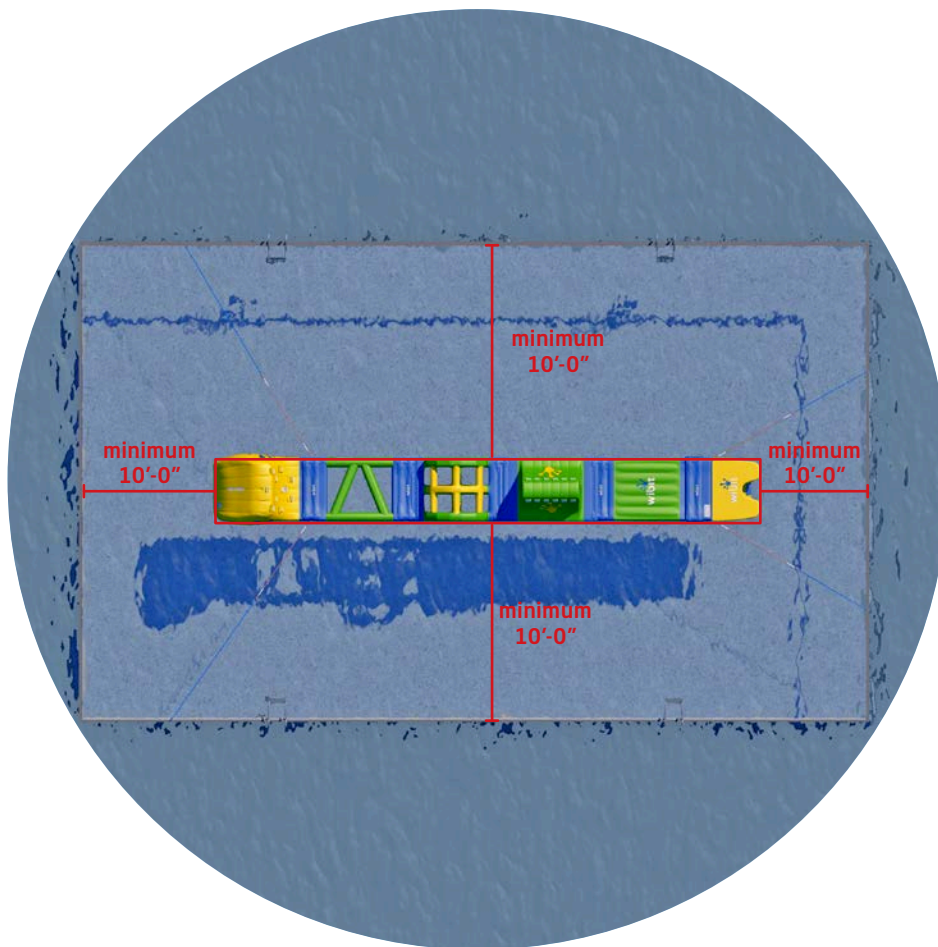

**bottom
anchor plates**

Consists of:

1 x Step

1 x Base

1 x Cliff

1 x Bridge

1 x V-Connect

1 x Slope

WIBIT Accessories that are required to be purchased separately:

WIBIT 10' Bungee (Each) 94-907
(Requires 2)

WIBIT Pool Booms (Pair) 94-989
(Requires (1) Pair)

AquaTrack

Minimum safety distance:

Minimum water depth: